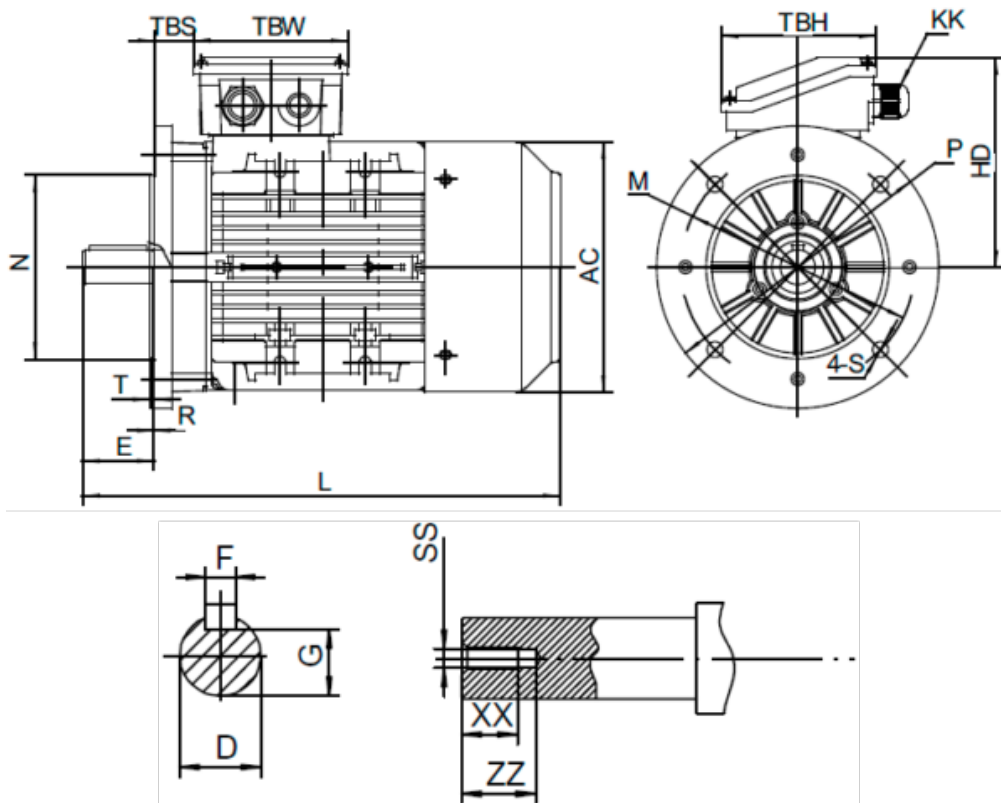

Data Sheet

Article number: 253901100424

Description: Kleedrive T4A 160M-4 11.0kw 1400 rpm
3x230/400V 50 HZ IP55 B5 Eff=93,3%

Measures

AA = 314	L = 616/660	TBH = 148
AC = Ø314	M = Ø300	TBS = 64
AD = 391	N = Ø250	TBW = 148
D = Ø42	P = Ø350	XX = 36
E = 110	R = 0	ZZ = 45
F = 12	S = Ø19	
G = 37	SS = M16	
HD = 231	T = 5	